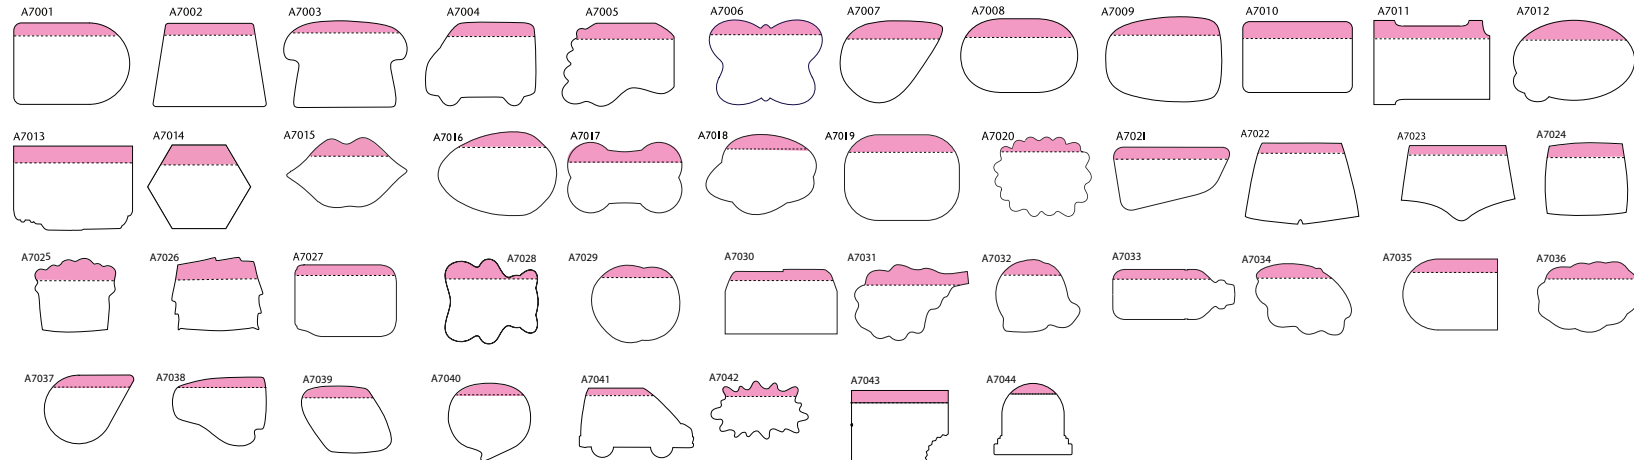

3x3 Cut from 75mm x 75mm pad - maximum height: 69mm - maximum width: 69mm

A7 Cut from 103mm x 75mm pad - maximum height: 69mm - maximum width: 97mm

S3 Cut from 127mm x 75mm pad - maximum height: 69mm - maximum width: 121mm

Comp Cut from 150mm x 75mm pad - maximum height: 69mm - maximum width: 140mm

A6 Cut from 103mm x 150mm pad - maximum height: 140mm - maximum width: 97mm