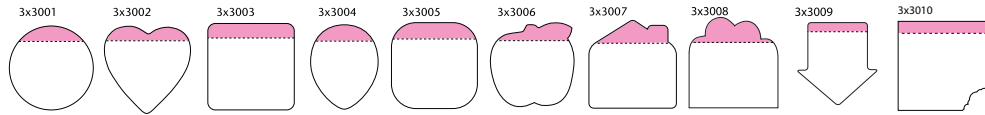

3x3 Cut from 75mm x 75mm pad - maximum height: 69mm - maximum width: 69mm

A7 Cut from 103mm x 75mm pad - maximum height: 69mm - maximum width: 97mm

S3 Cut from 127mm x 75mm pad - maximum height: 69mm - maximum width: 121mm

Comp Cut from 150mm x 75mm pad - maximum height: 69mm - maximum width: 140mm

A6 Cut from 103mm x 150mm pad - maximum height: 140mm - maximum width: 97mm